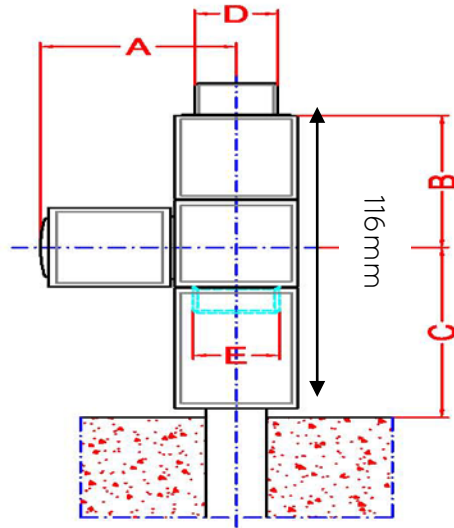

## Mixed Brunswick Valves

TAP

A	B	C	D	E
48mm	51mm	65mm	½"	½"

LOCKSHIELD

A	B	C	D	E	F
48mm	51mm	65mm	½"	½"	30mm