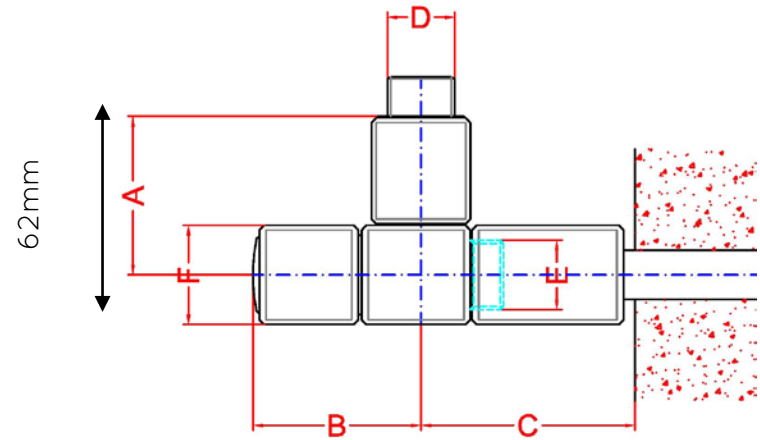

## Mixed Brunswick Valves

TAP

A	B	C	D	E
48mm	51mm	65mm	½"	½"

LOCKSHIELD

A	B	C	D	E	F
48mm	51mm	65mm	½"	½"	30mm